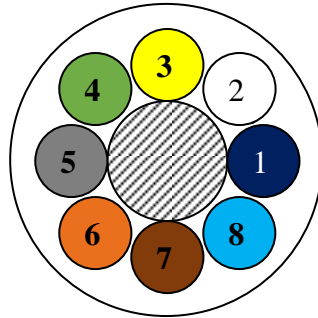

HBBX/FZOMSUSD/FZMSU 8x12SML

GROUP NUMBERS

FIN-2012

1	BLUE	
2	WHITE	
3	YELLOW	
4	GREEN	
5	GREY	
6	ORANGE	
7	BROWN	
8	TURQUOISE	
9	BLACK	
10	PURPLE	
11	PINK	
12	RED	

NAFICON