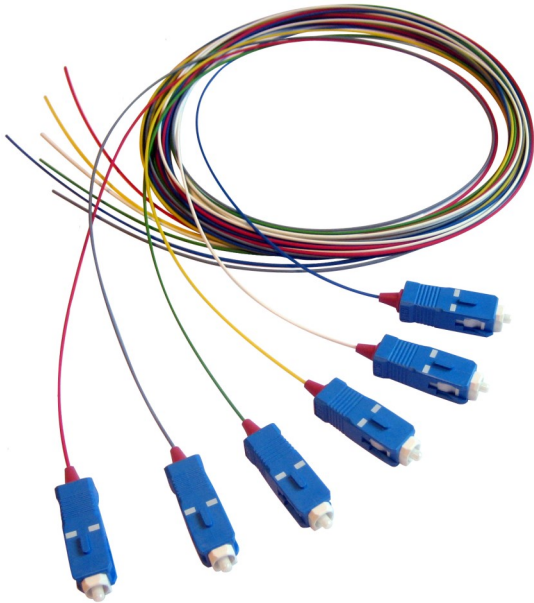

In **single mode**, besides the individually packed fibers, we also manufacture pigtails in 6 or 12 fiber bundles. The bundles are colour-coded. The lengths of the products in stock are 1.5m and 3.5m. 6 colour bundles are available in installation tube as well. Single fibers and bundles are individually packed. In single mode products, the colour of the connectors are according to standards, UPC blue and APC green. Insertion loss and reflection loss is measured in all the single mode products.

Pigtails and patch cords

Pigtails

OM1 PIGTAILS

Product code	Product
7264076	SC/- 1GKT 1,5m
7264077	FC/- 1GKT 1,5m
7264078	ST/- 1GKT 1,5m
7264079	LC/- 1GKT 1,5m

OM3 PIGTAILS

Product code	Product
7262998	LC/- 10M3T 1,5m
7264080	SC/- 10M3T 1,5m

OM4 PIGTAILS

Product code	Product
	LC/- 10M4T 1,5m
	SC/- 10M4T 1,5m

SM PIGTAILS UPC

Product code	Product
7262034	SC/- 1SMT 1,5m
7262035	SC/- 1SMT 3,5m
7263184	SC/- 1SMT 1,5m 10 pcs
7263185	SC/- 1SMT 3,5m 10 pcs
7264072	FC/- 1SMT 1,5m
7264073	ST/- 1SMT 1,5m
7264074	LC/- 1SMT 1,5m
7264584	LC/- 1SMT 3,5m

SM PIGTAILS APC

Product code	Product
7262254	SCA/- 1SMT 1,5m
7262255	FCA/- 1SMT 1,5m
7263138	SCA/- 1SMT 3,5m
7263186	SCA/- 1SMT 1,5m 10 pcs
7263187	SCA/- 1SMT 3,5m 10 pcs
7264594	LCA/- 1SMT 1,5m
7268480	FCA/- 1SMT 3,5m